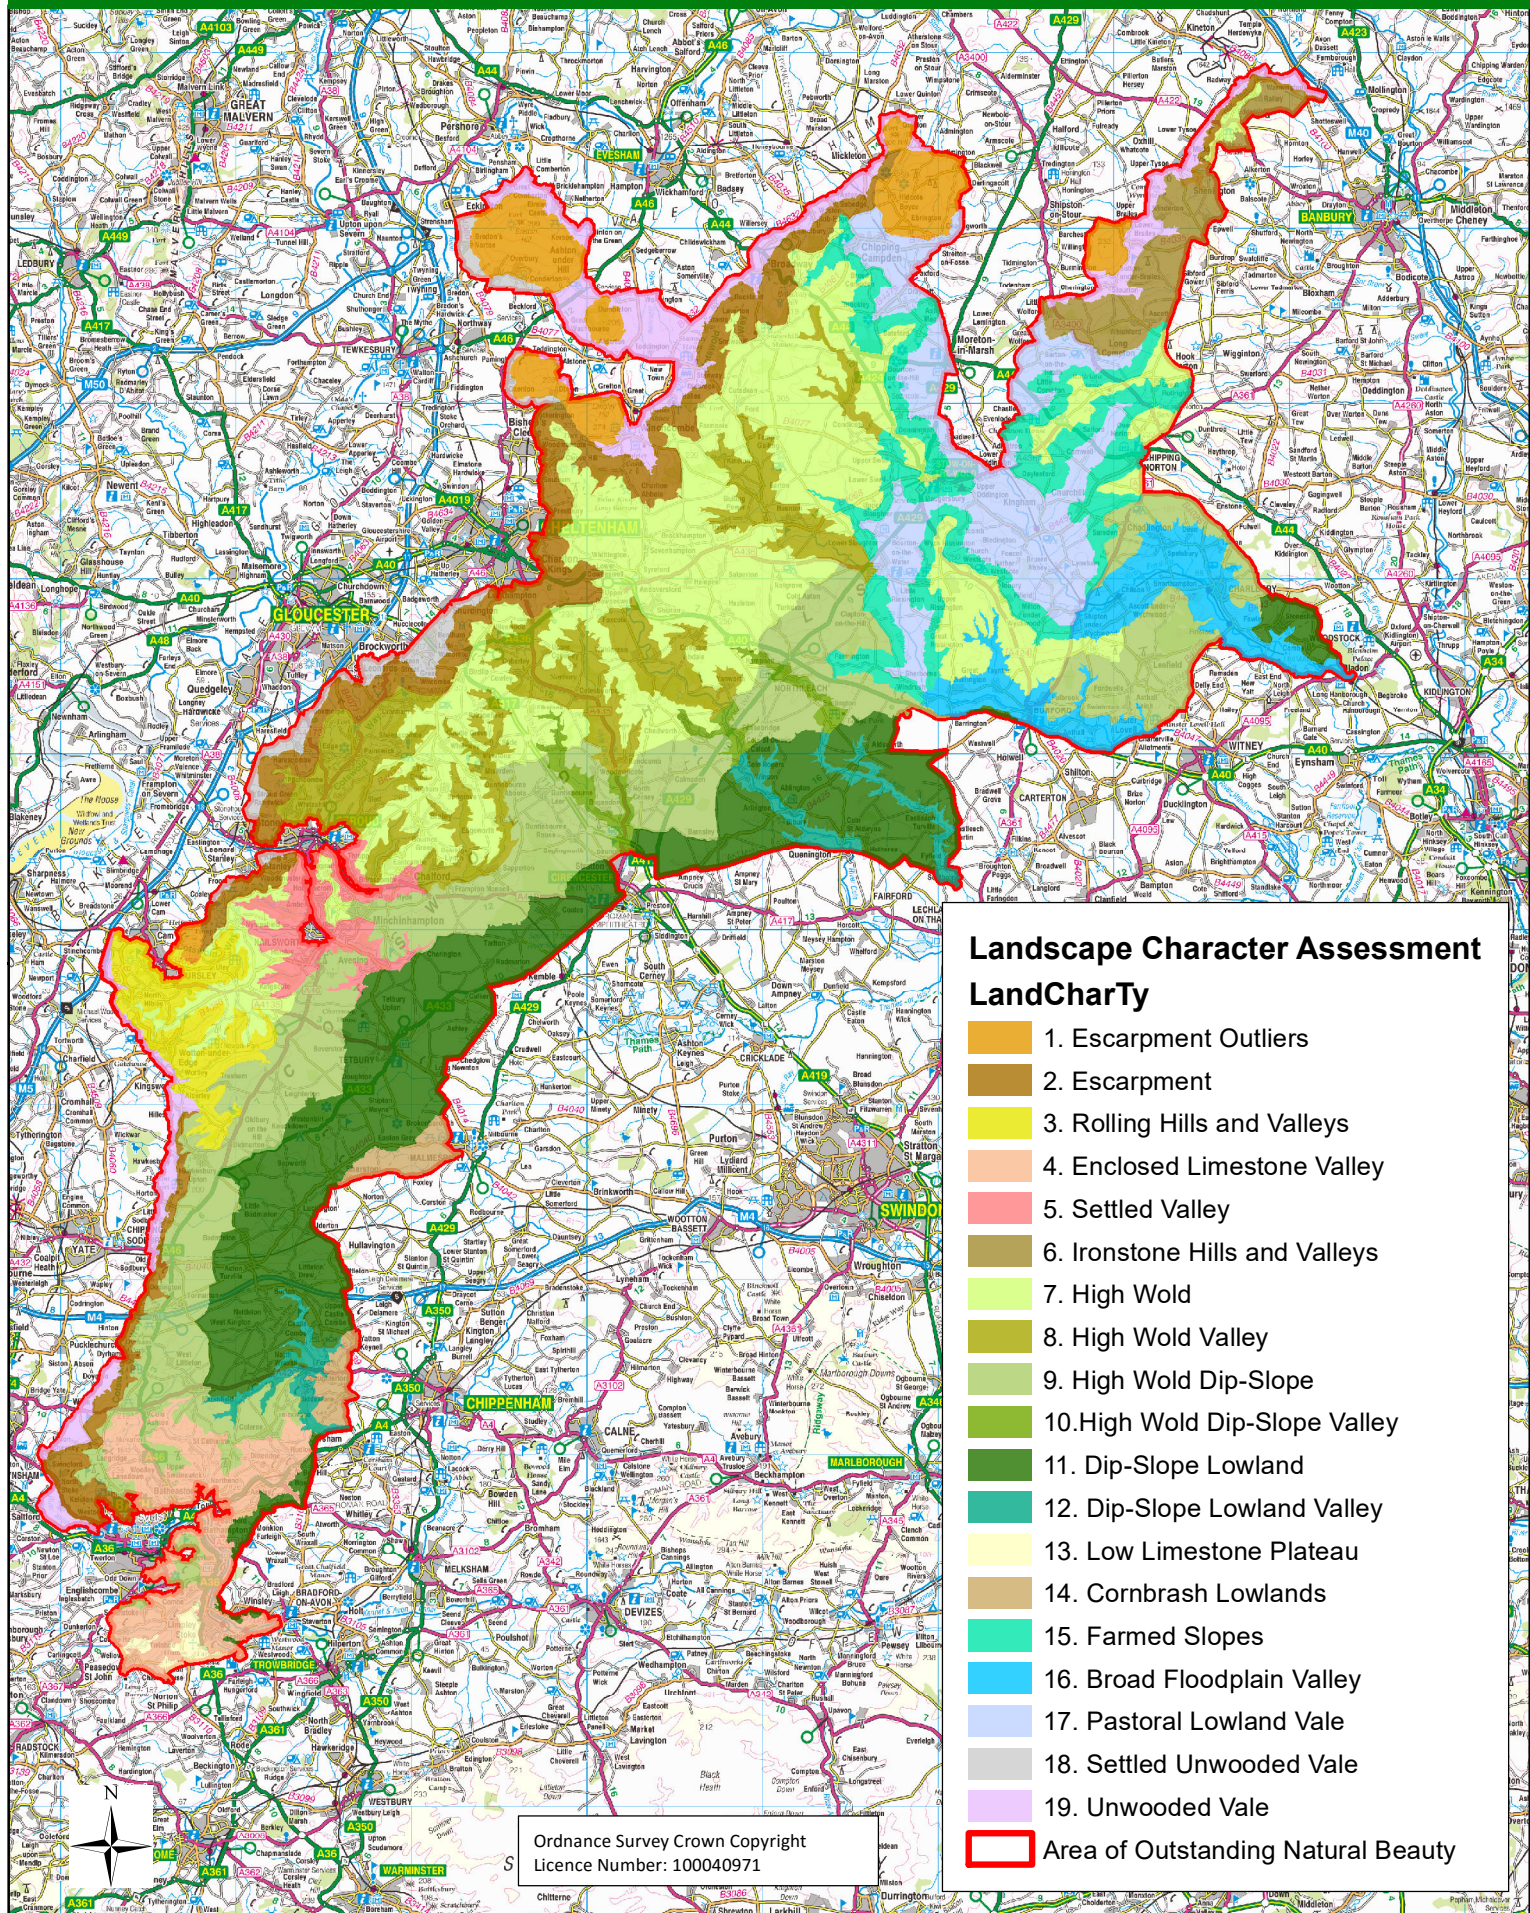

Cotswolds AONB Landscape Character Types

Landscape Character Assessment LandCharTy

- 1. Escarpment Outliers
- 2. Escarpment
- 3. Rolling Hills and Valleys
- 4. Enclosed Limestone Valley
- 5. Settled Valley
- 6. Ironstone Hills and Valleys
- 7. High Wold
- 8. High Wold Valley
- 9. High Wold Dip-Slope
- 10. High Wold Dip-Slope Valley
- 11. Dip-Slope Lowland
- 12. Dip-Slope Lowland Valley
- 13. Low Limestone Plateau
- 14. Combrash Lowlands
- 15. Farmed Slopes
- 16. Broad Floodplain Valley
- 17. Pastoral Lowland Vale
- 18. Settled Unwooded Vale
- 19. Unwooded Vale
- Area of Outstanding Natural Beauty

Ordnance Survey Crown Copyright
Licence Number: 100040971