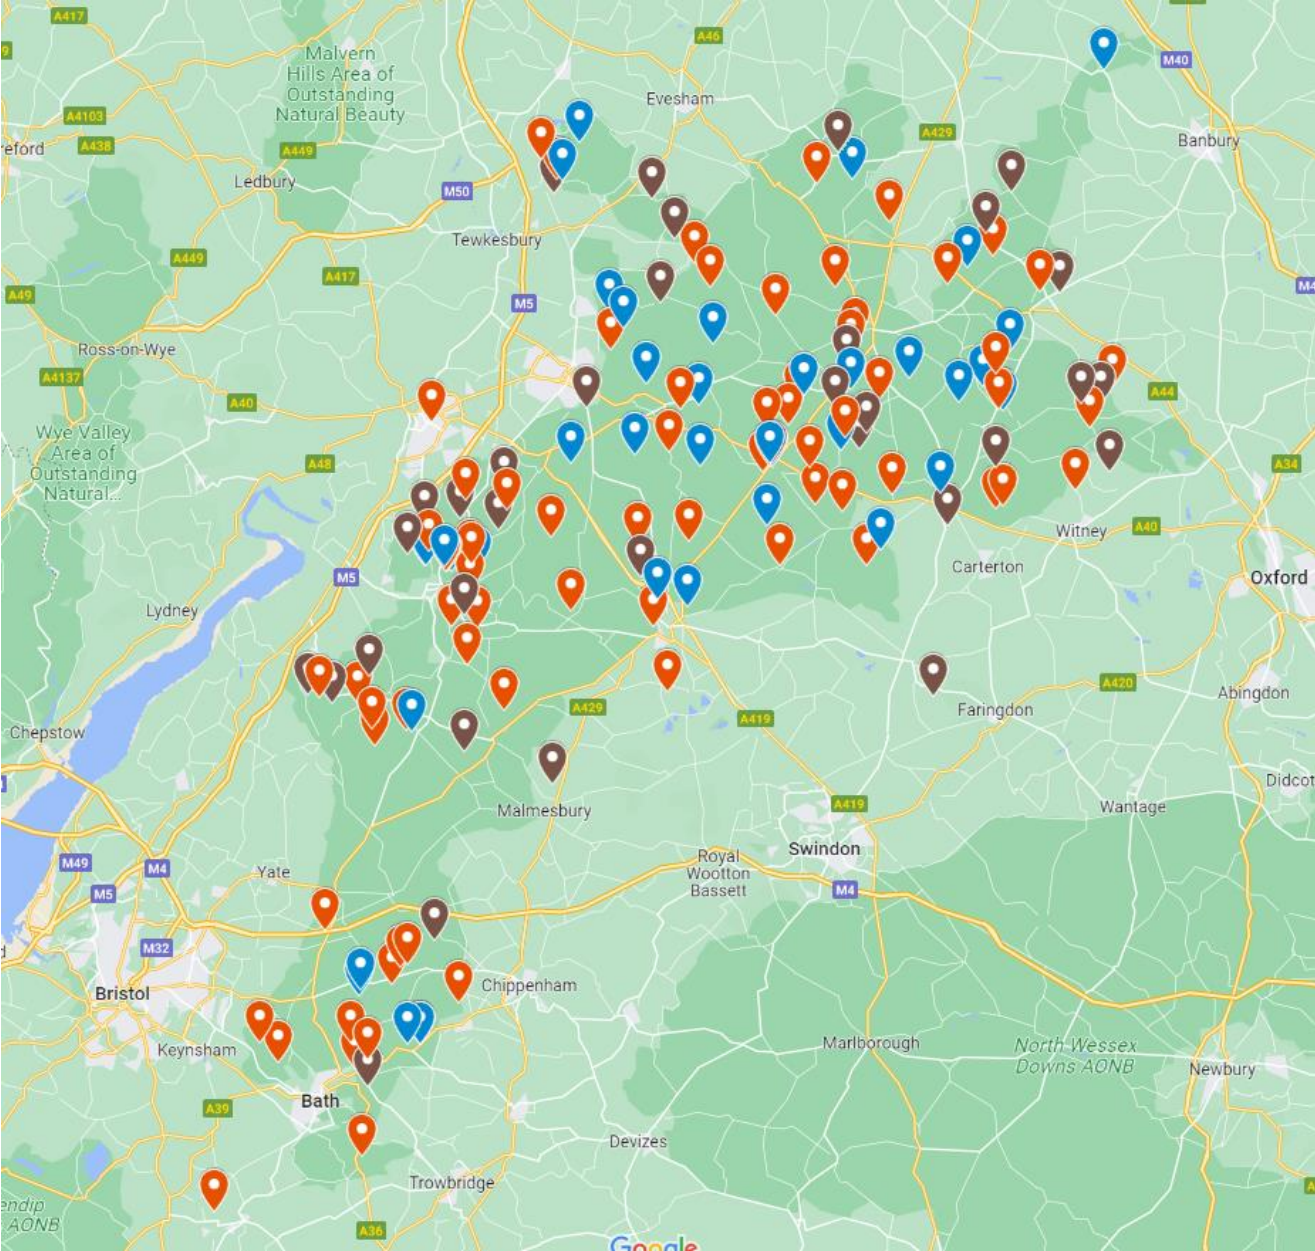

Farming in Protected Landscapes
Cotswolds enquiries and applications

- Blue – supported projects**
- Red – potential projects**
- Purple – other enquiries (ineligible, not pursued etc)**