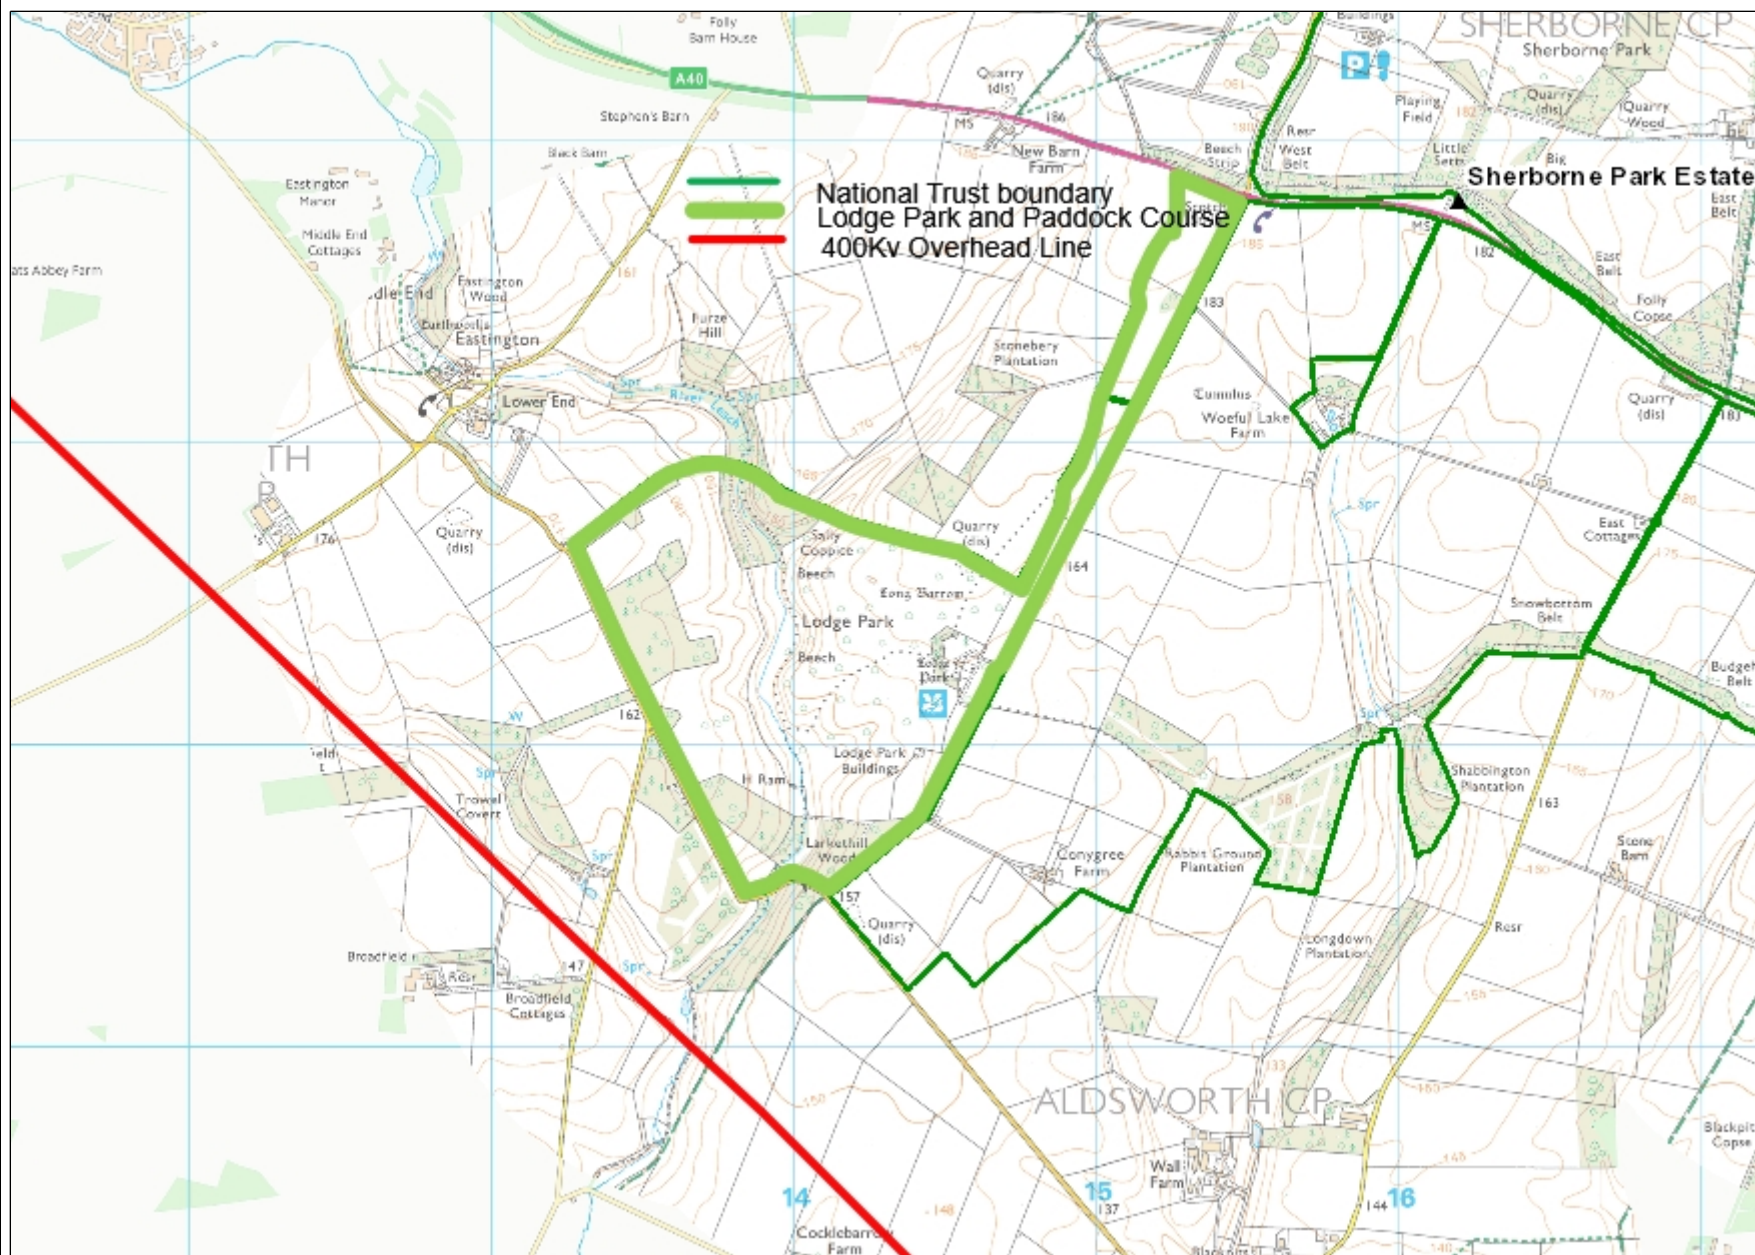

Lodge Park - Proximity of National Grid 400kv overhead transmission line

— National Trust boundary
— Lodge Park and Paddock Course
— 400kv Overhead Line

Legend

- ▲ Definitive Properties (GB)
- NT Ownership (GB)
- NT Leasehold (GB)

1: 25,000

1.0 0 0.50 1.0 Kilometers

British_National_Grid
© Crown copyright and database rights 2019 Ordnance Survey 100023974

This map is a user generated static output from an Intranet mapping site and is for reference only. Data layers that appear on this map may or may not be accurate, current, or otherwise reliable.

THIS MAP IS NOT TO BE USED FOR NAVIGATION

Notes

This map was automatically generated using the National Trust GIS Browser