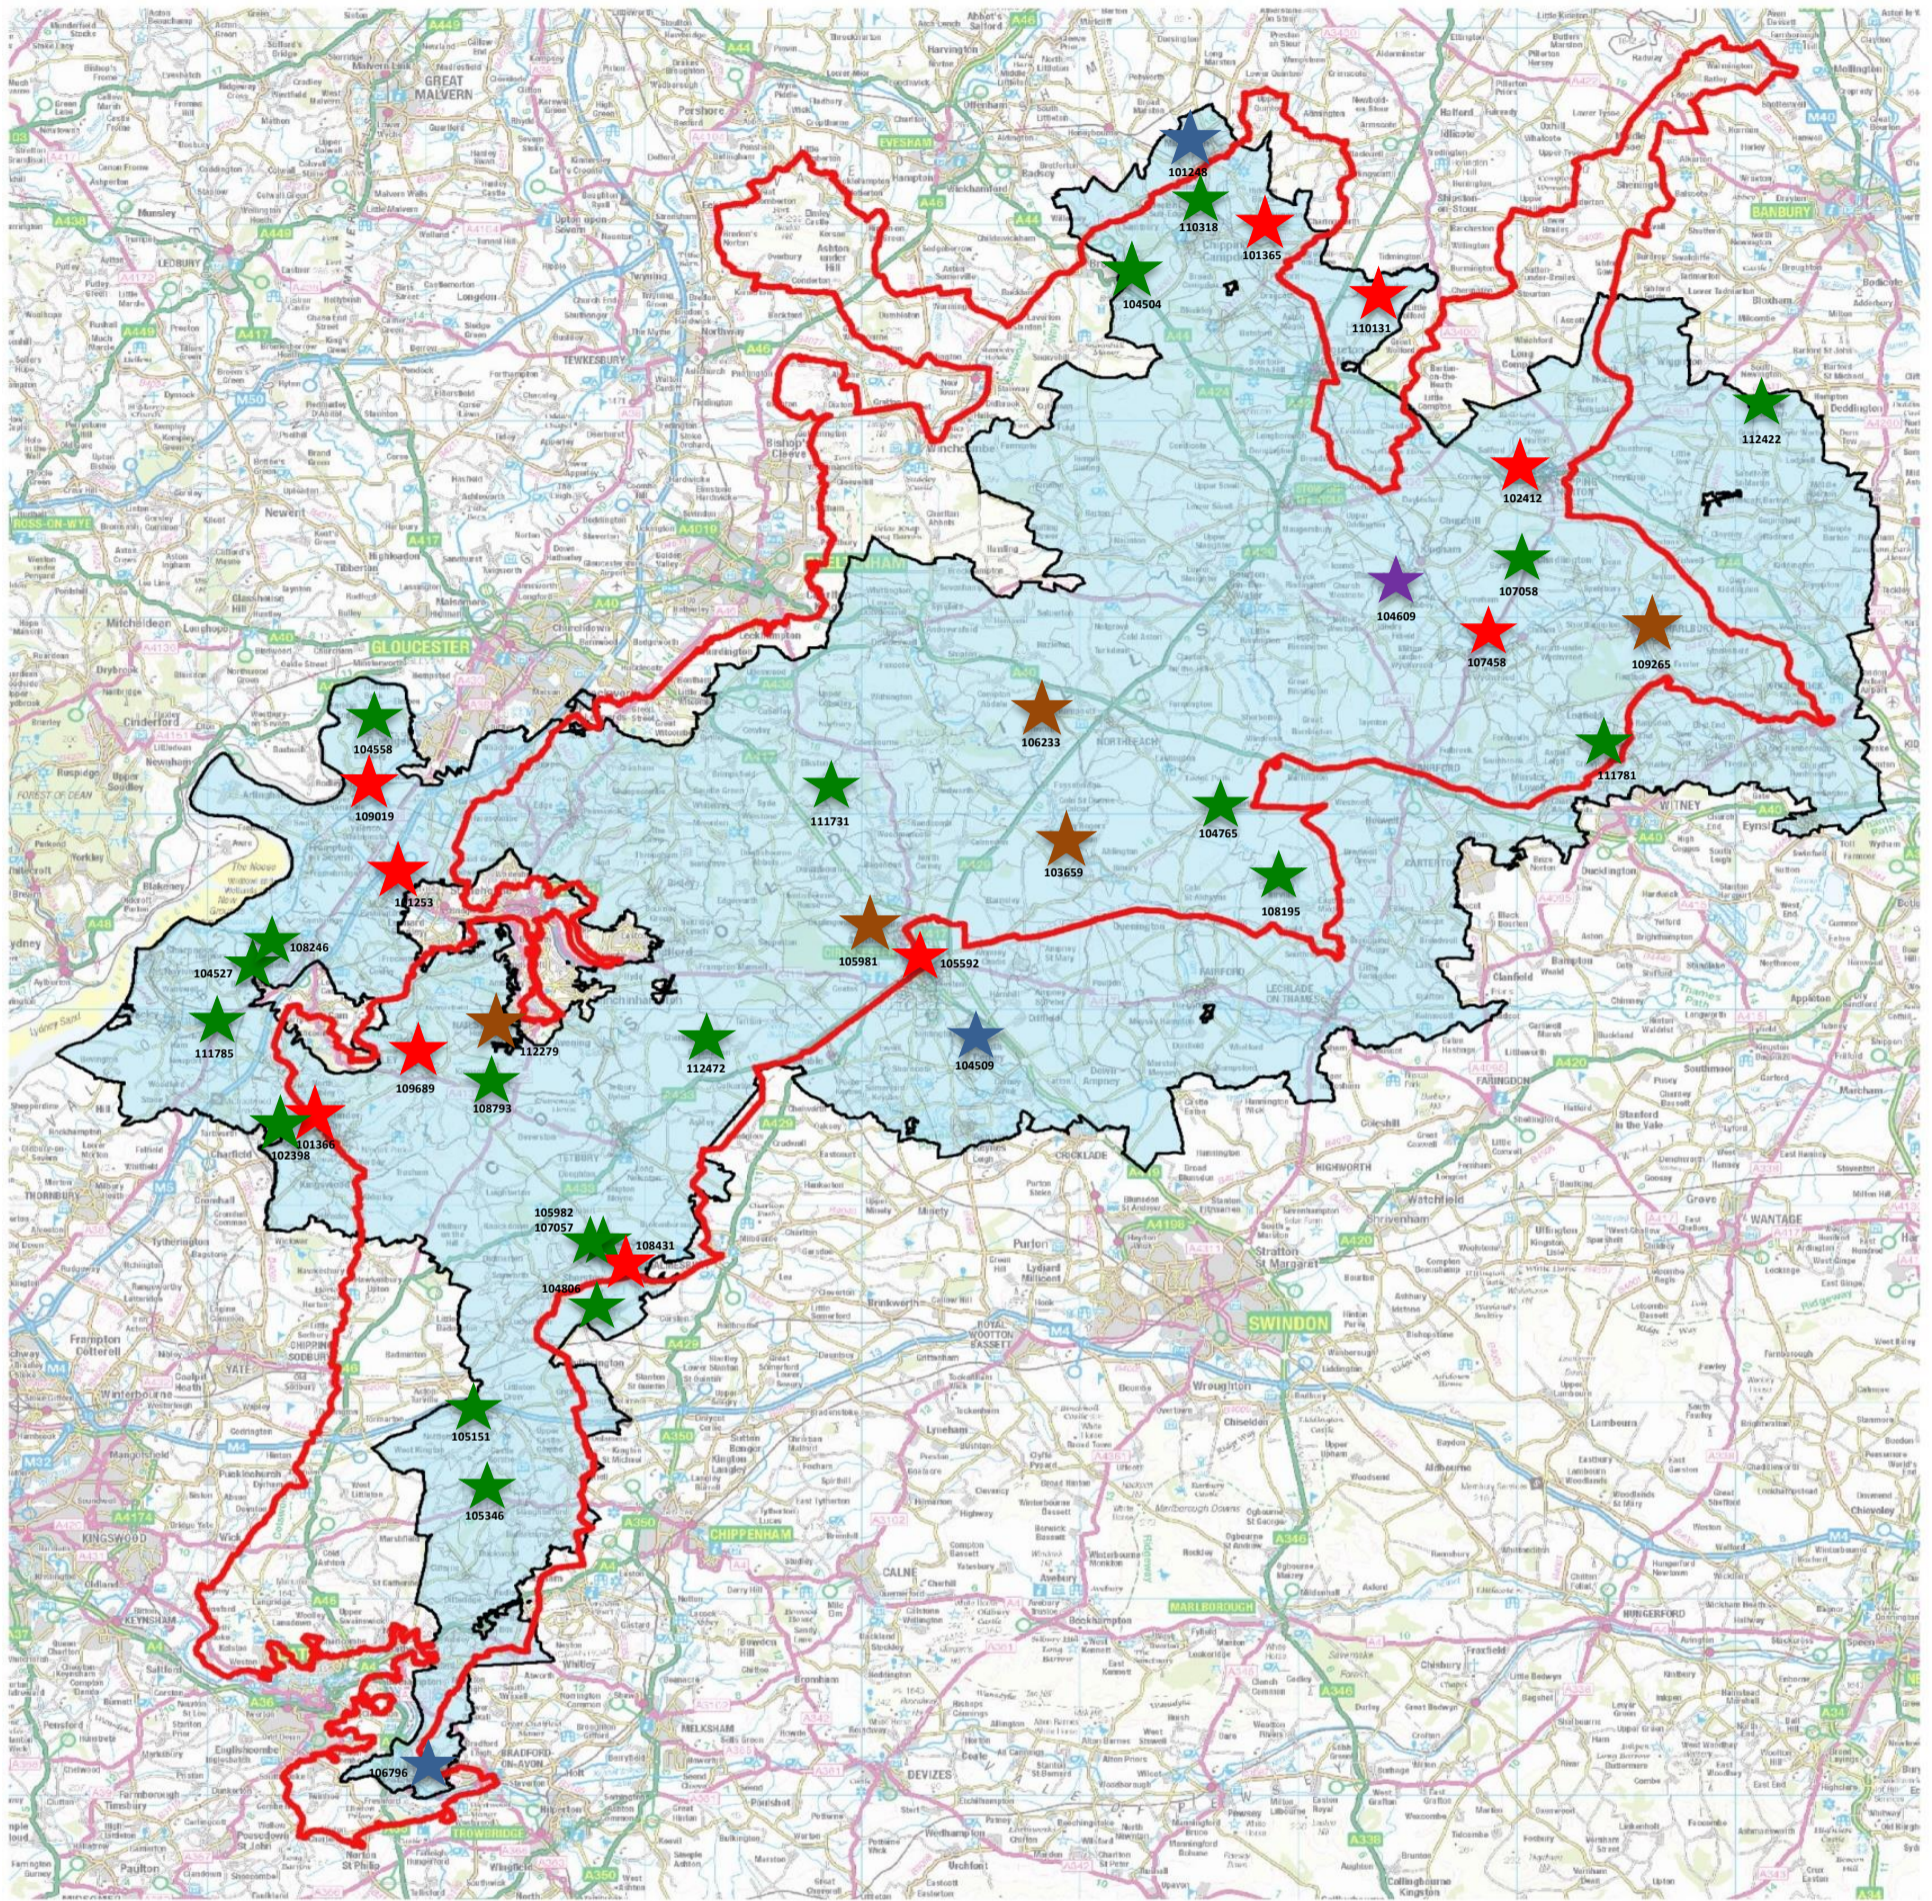

# Cotswolds LEADER Projects

© Crown Copyright and database reserved 2015  
Ordnance Survey Licence No. 100022861  
Rural Statistics Unit, Defra  
rural.statistics@defra.gsi.gov.uk

### Cotswolds LEADER Programme

- ★ Micro Enterprise
- ★ Rural Tourism
- ★ Farm Productivity
- ★ Forestry Productivity
- ★ Culture & Heritage
- ★ Rural Services

Worton Grounds  
Farming