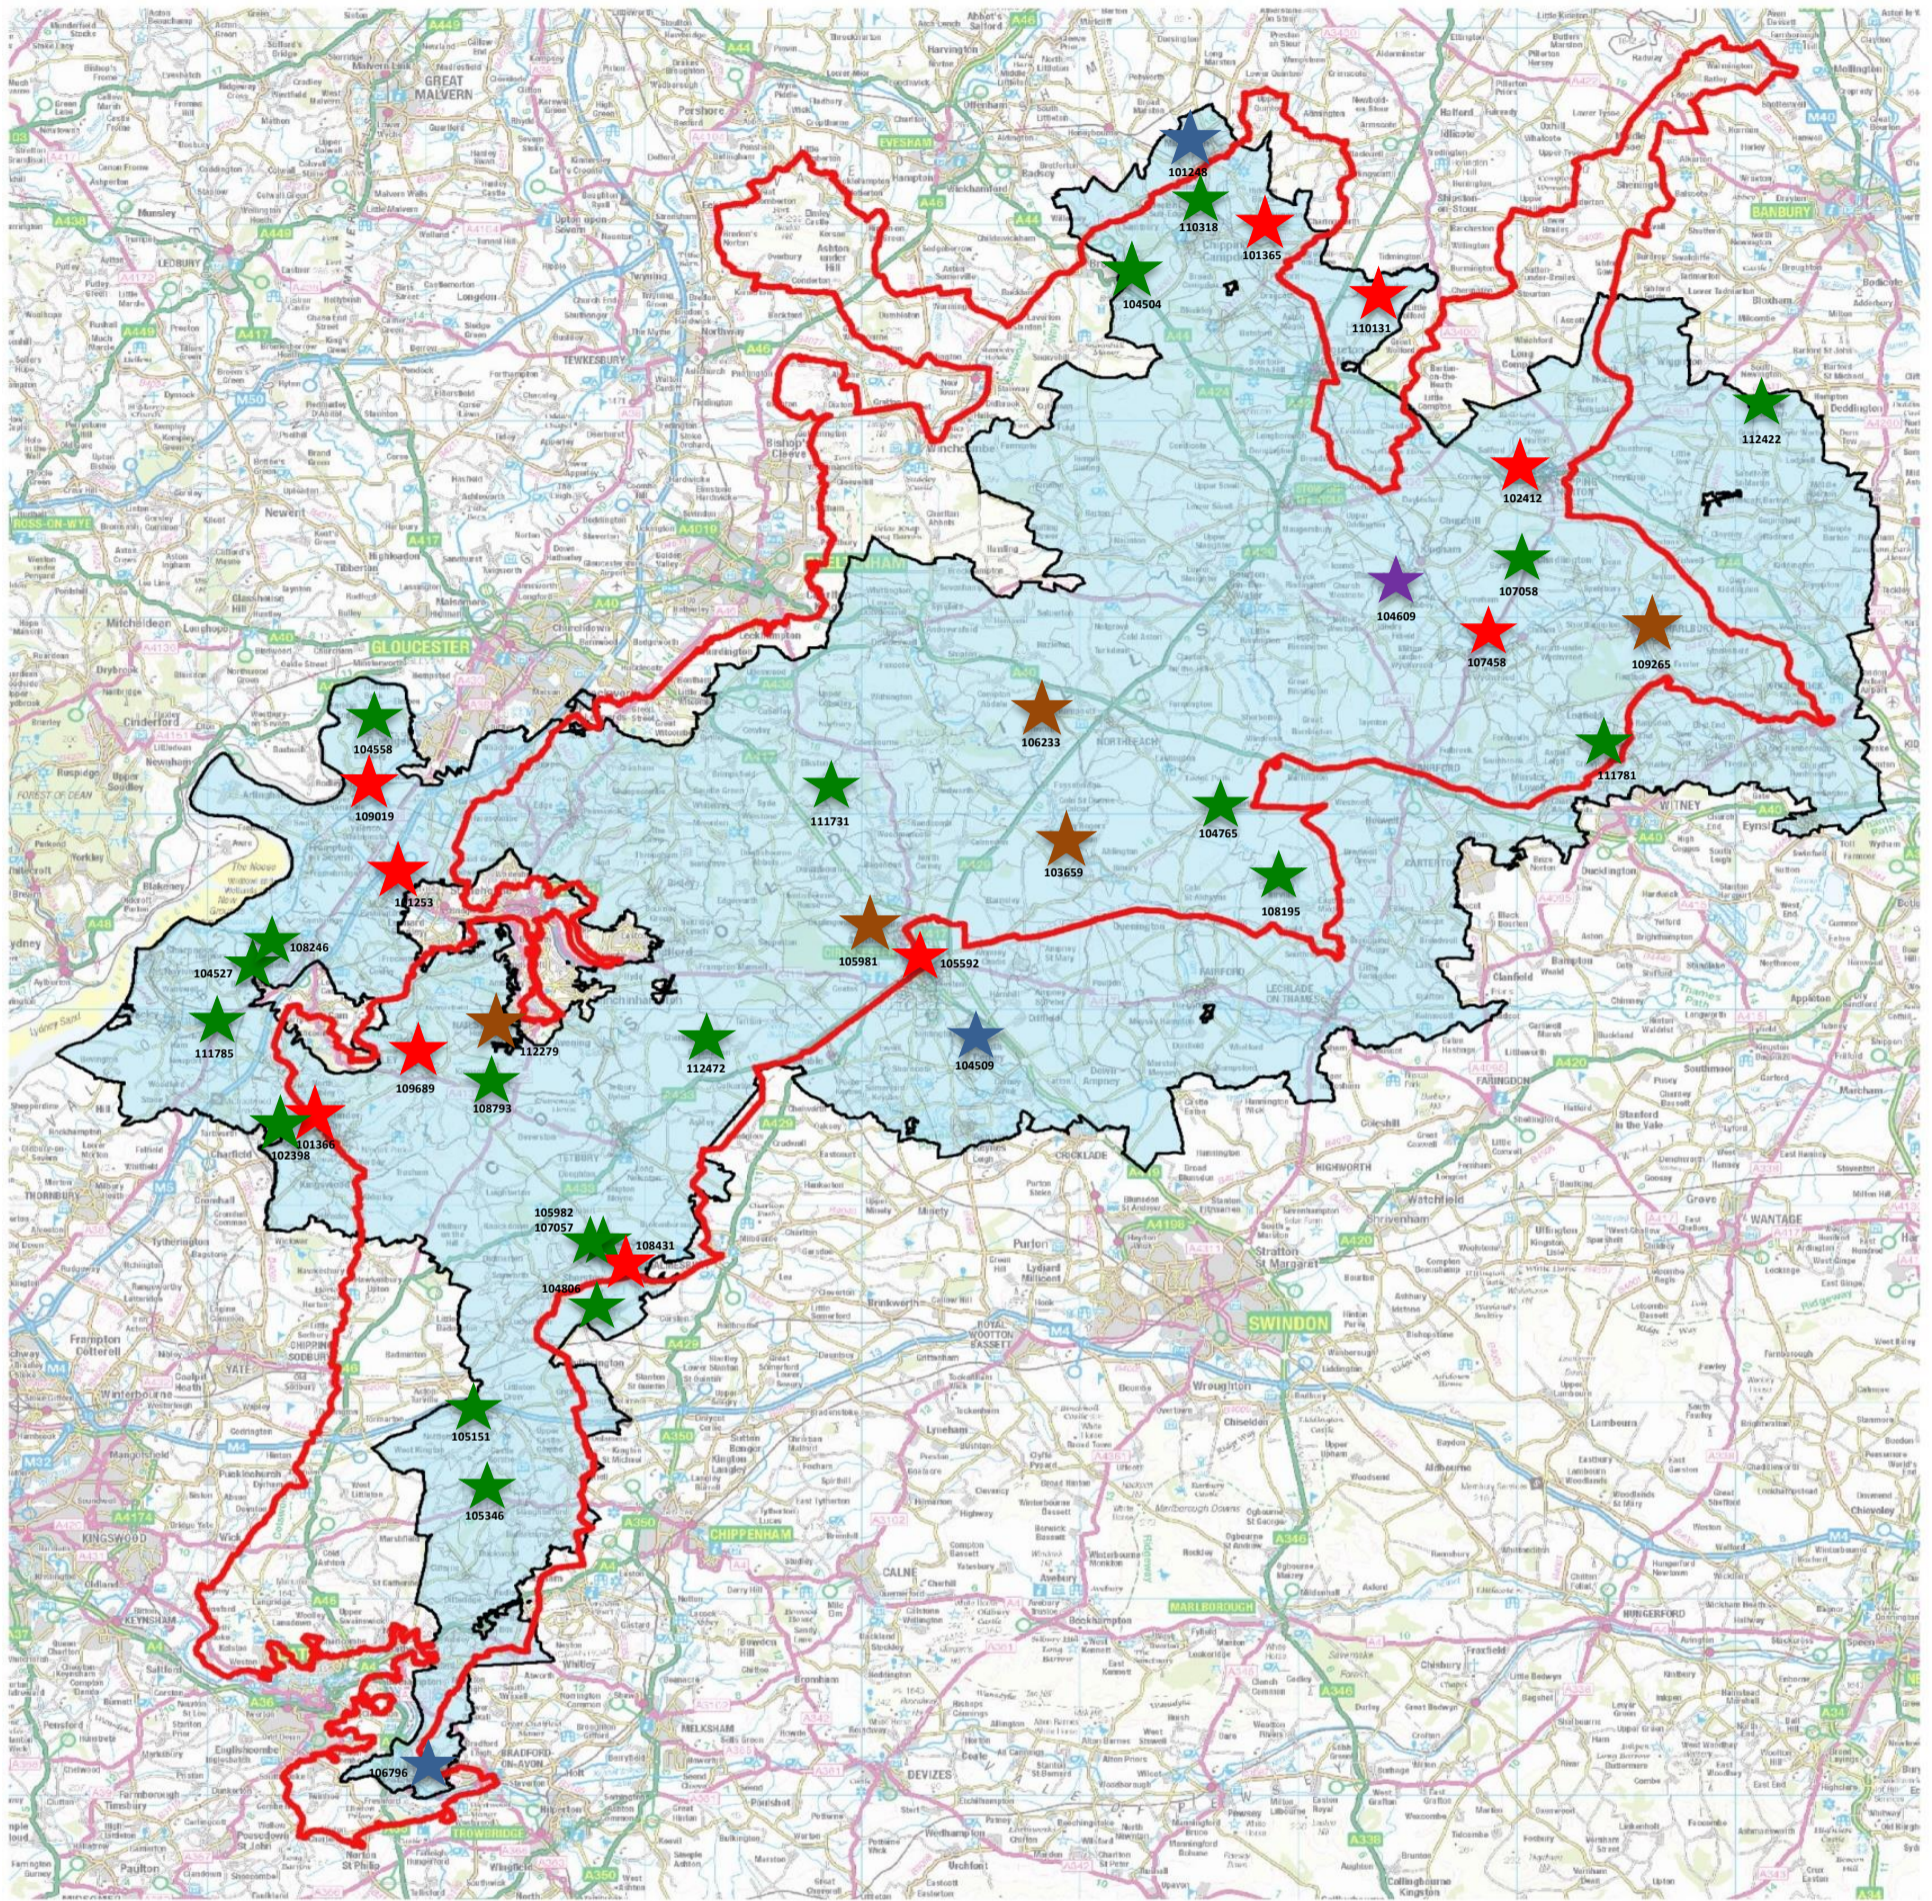

Cotswolds LEADER Projects

© Crown Copyright and database reserved 2015
Ordnance Survey Licence No. 100022861
Rural Statistics Unit, Defra
rural.statistics@defra.gsi.gov.uk

Cotswolds LEADER Programme

- ★ Micro Enterprise
- ★ Rural Tourism
- ★ Farm Productivity
- ★ Forestry Productivity
- ★ Culture & Heritage
- ★ Rural Services

Worton Grounds
Farming