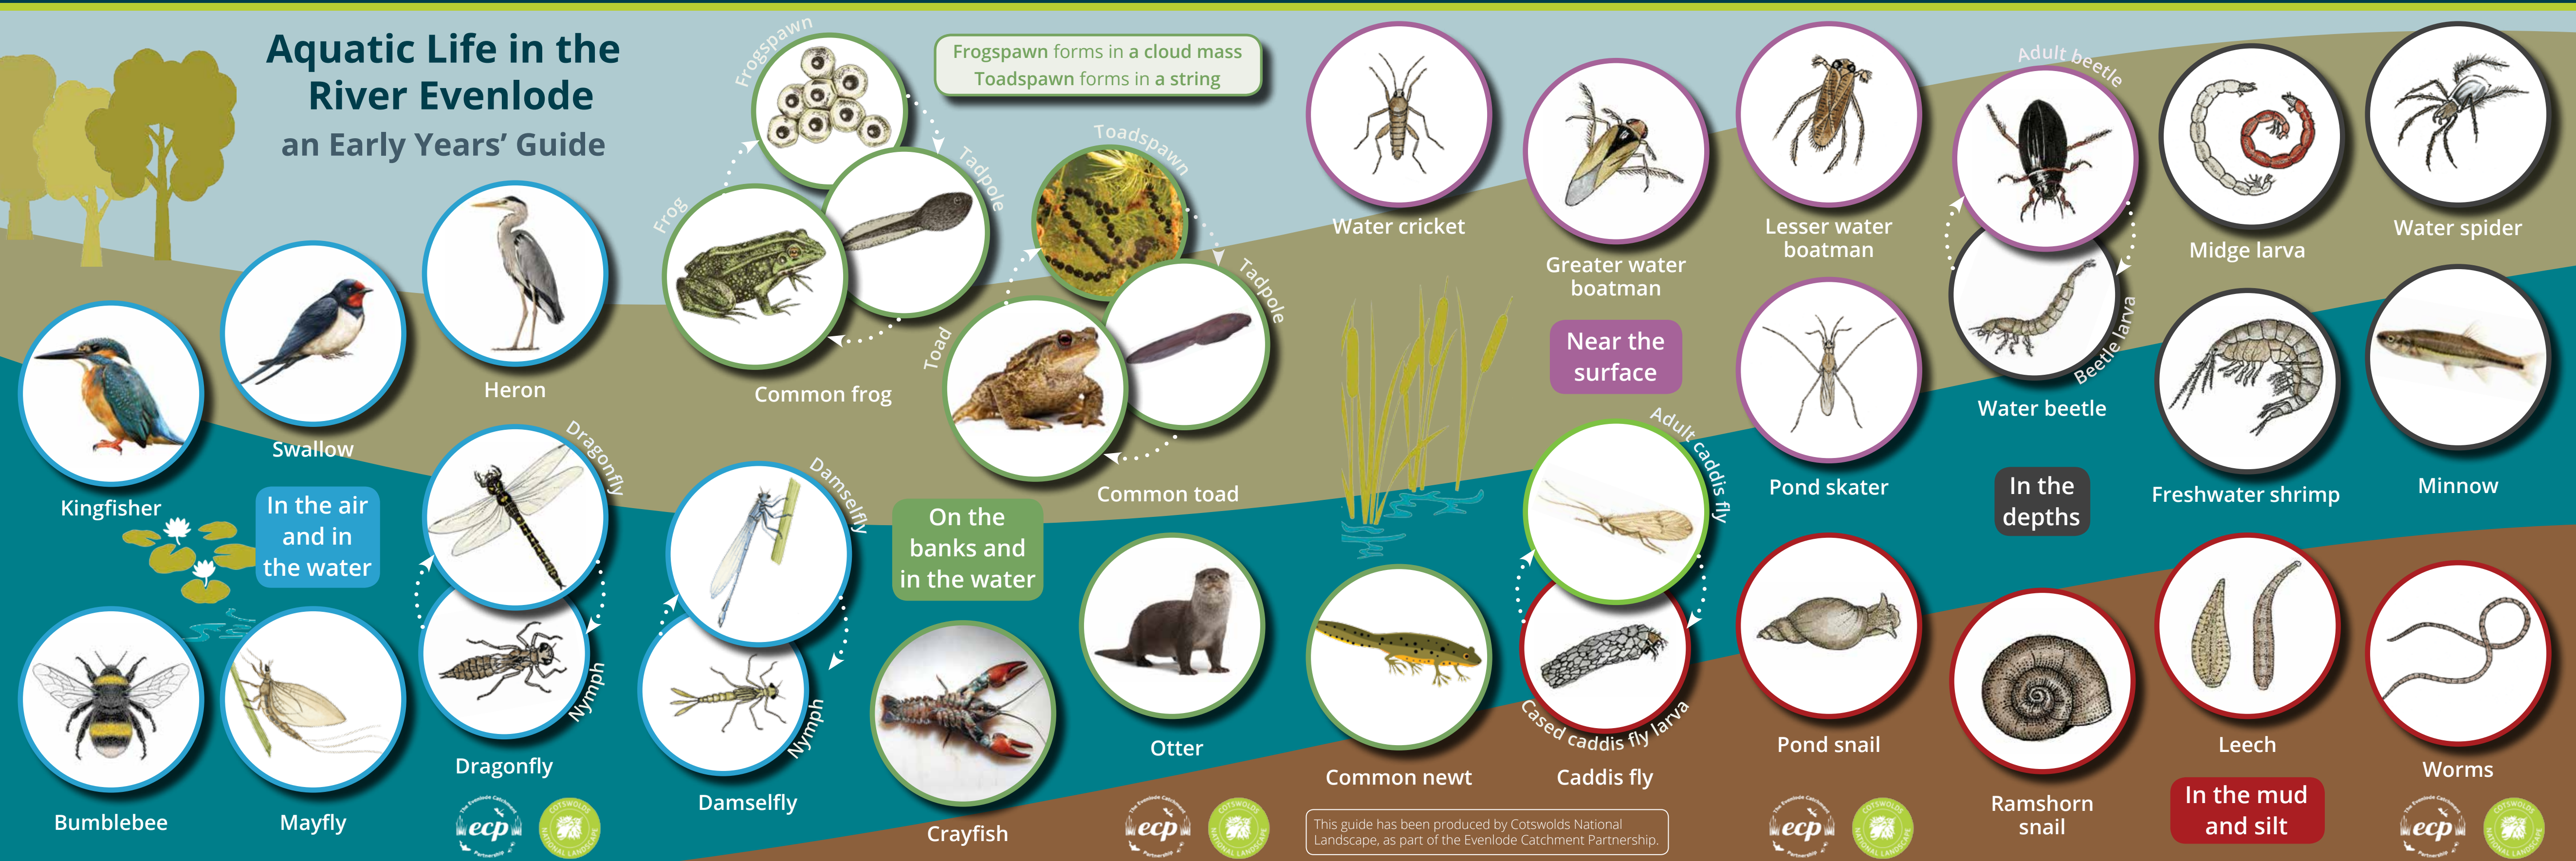

# Aquatic Life in the River Evenlode

## an Early Years' Guide

In the air and in the water

On the banks and in the water

Near the surface

In the depths

In the mud and silt

Frogspawn forms in a cloud mass  
Toadspawn forms in a string

Water cricket

Greater water boatman

Lesser water boatman

Water beetle

Midge larva

Water spider

Kingfisher

Swallow

Heron

Ramshorn snail

Freshwater shrimp

Leech

Minnow

Worms

This guide has been produced by Cotswolds National Landscape, as part of the Evenlode Catchment Partnership.